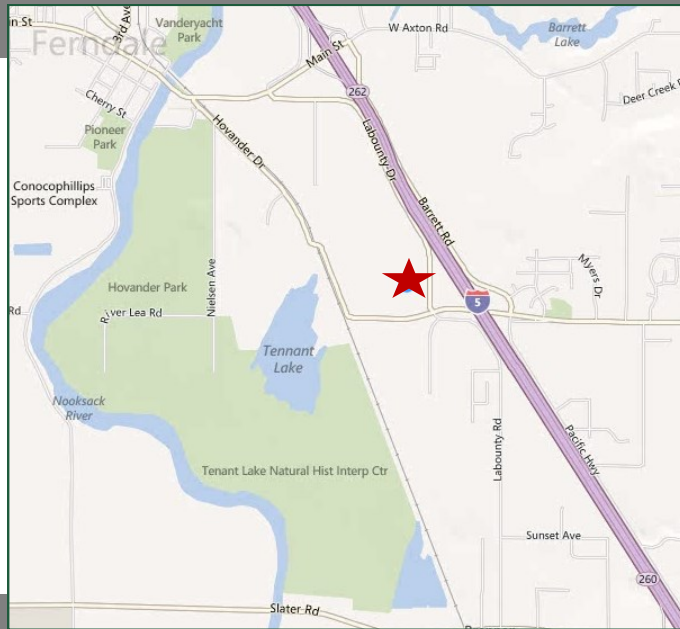

Features

\$3,500 per month + NNN

Excellent I-5 Visibility & Access

210' Frontage on LaBounty

Flat Topography

Utilities in Street (Water on Site)

Contact

Greg Martineau, CCIM
360-820-4645 cell
greg@saratogacom.com