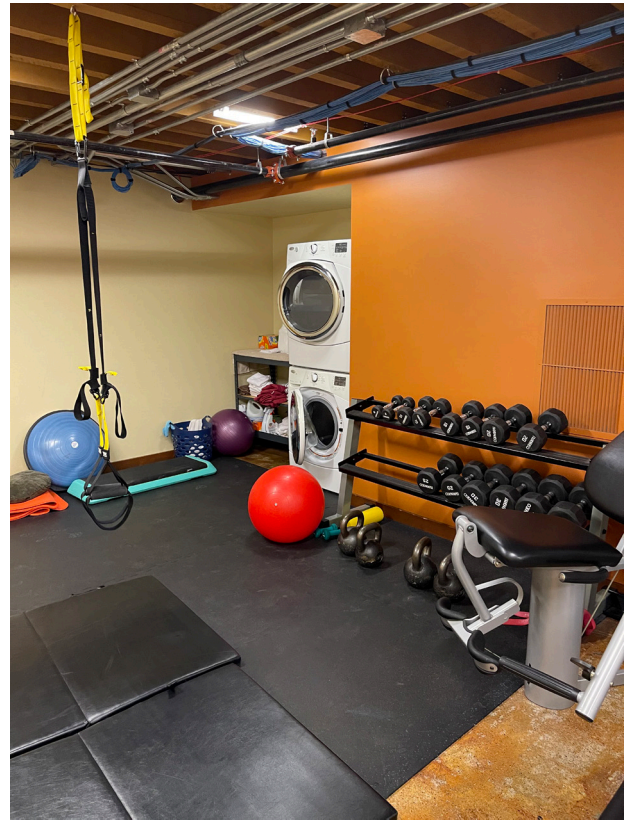

1417 N. STATE ST., BELLINGHAM

OFFICE/RETAIL SPACE FOR LEASE

THE BEDFORD GROUP, INC.

SARATOGA
commercial real estate