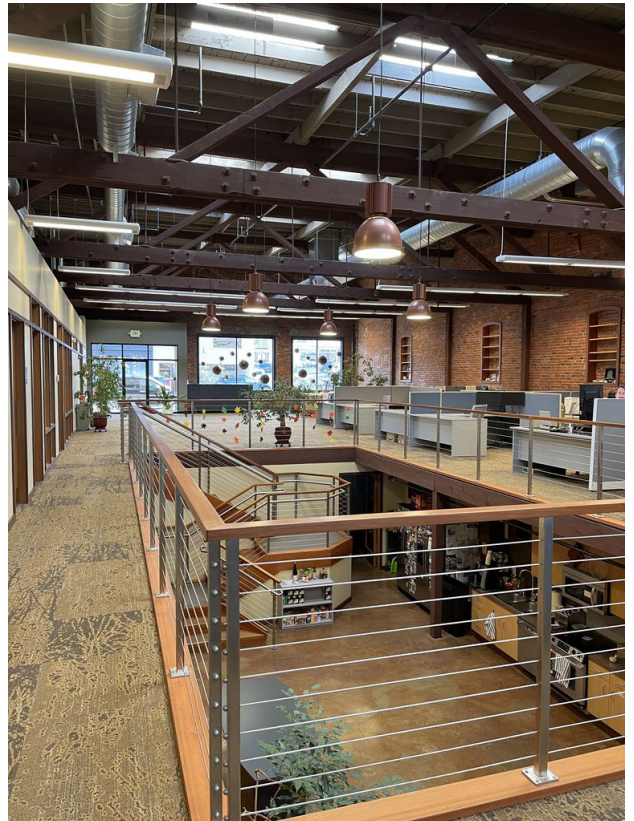

1417 N. STATE ST., BELLINGHAM

OFFICE/RETAIL SPACE FOR LEASE

THE BEDFORD GROUP, INC.

SARATOGA
commercial real estate